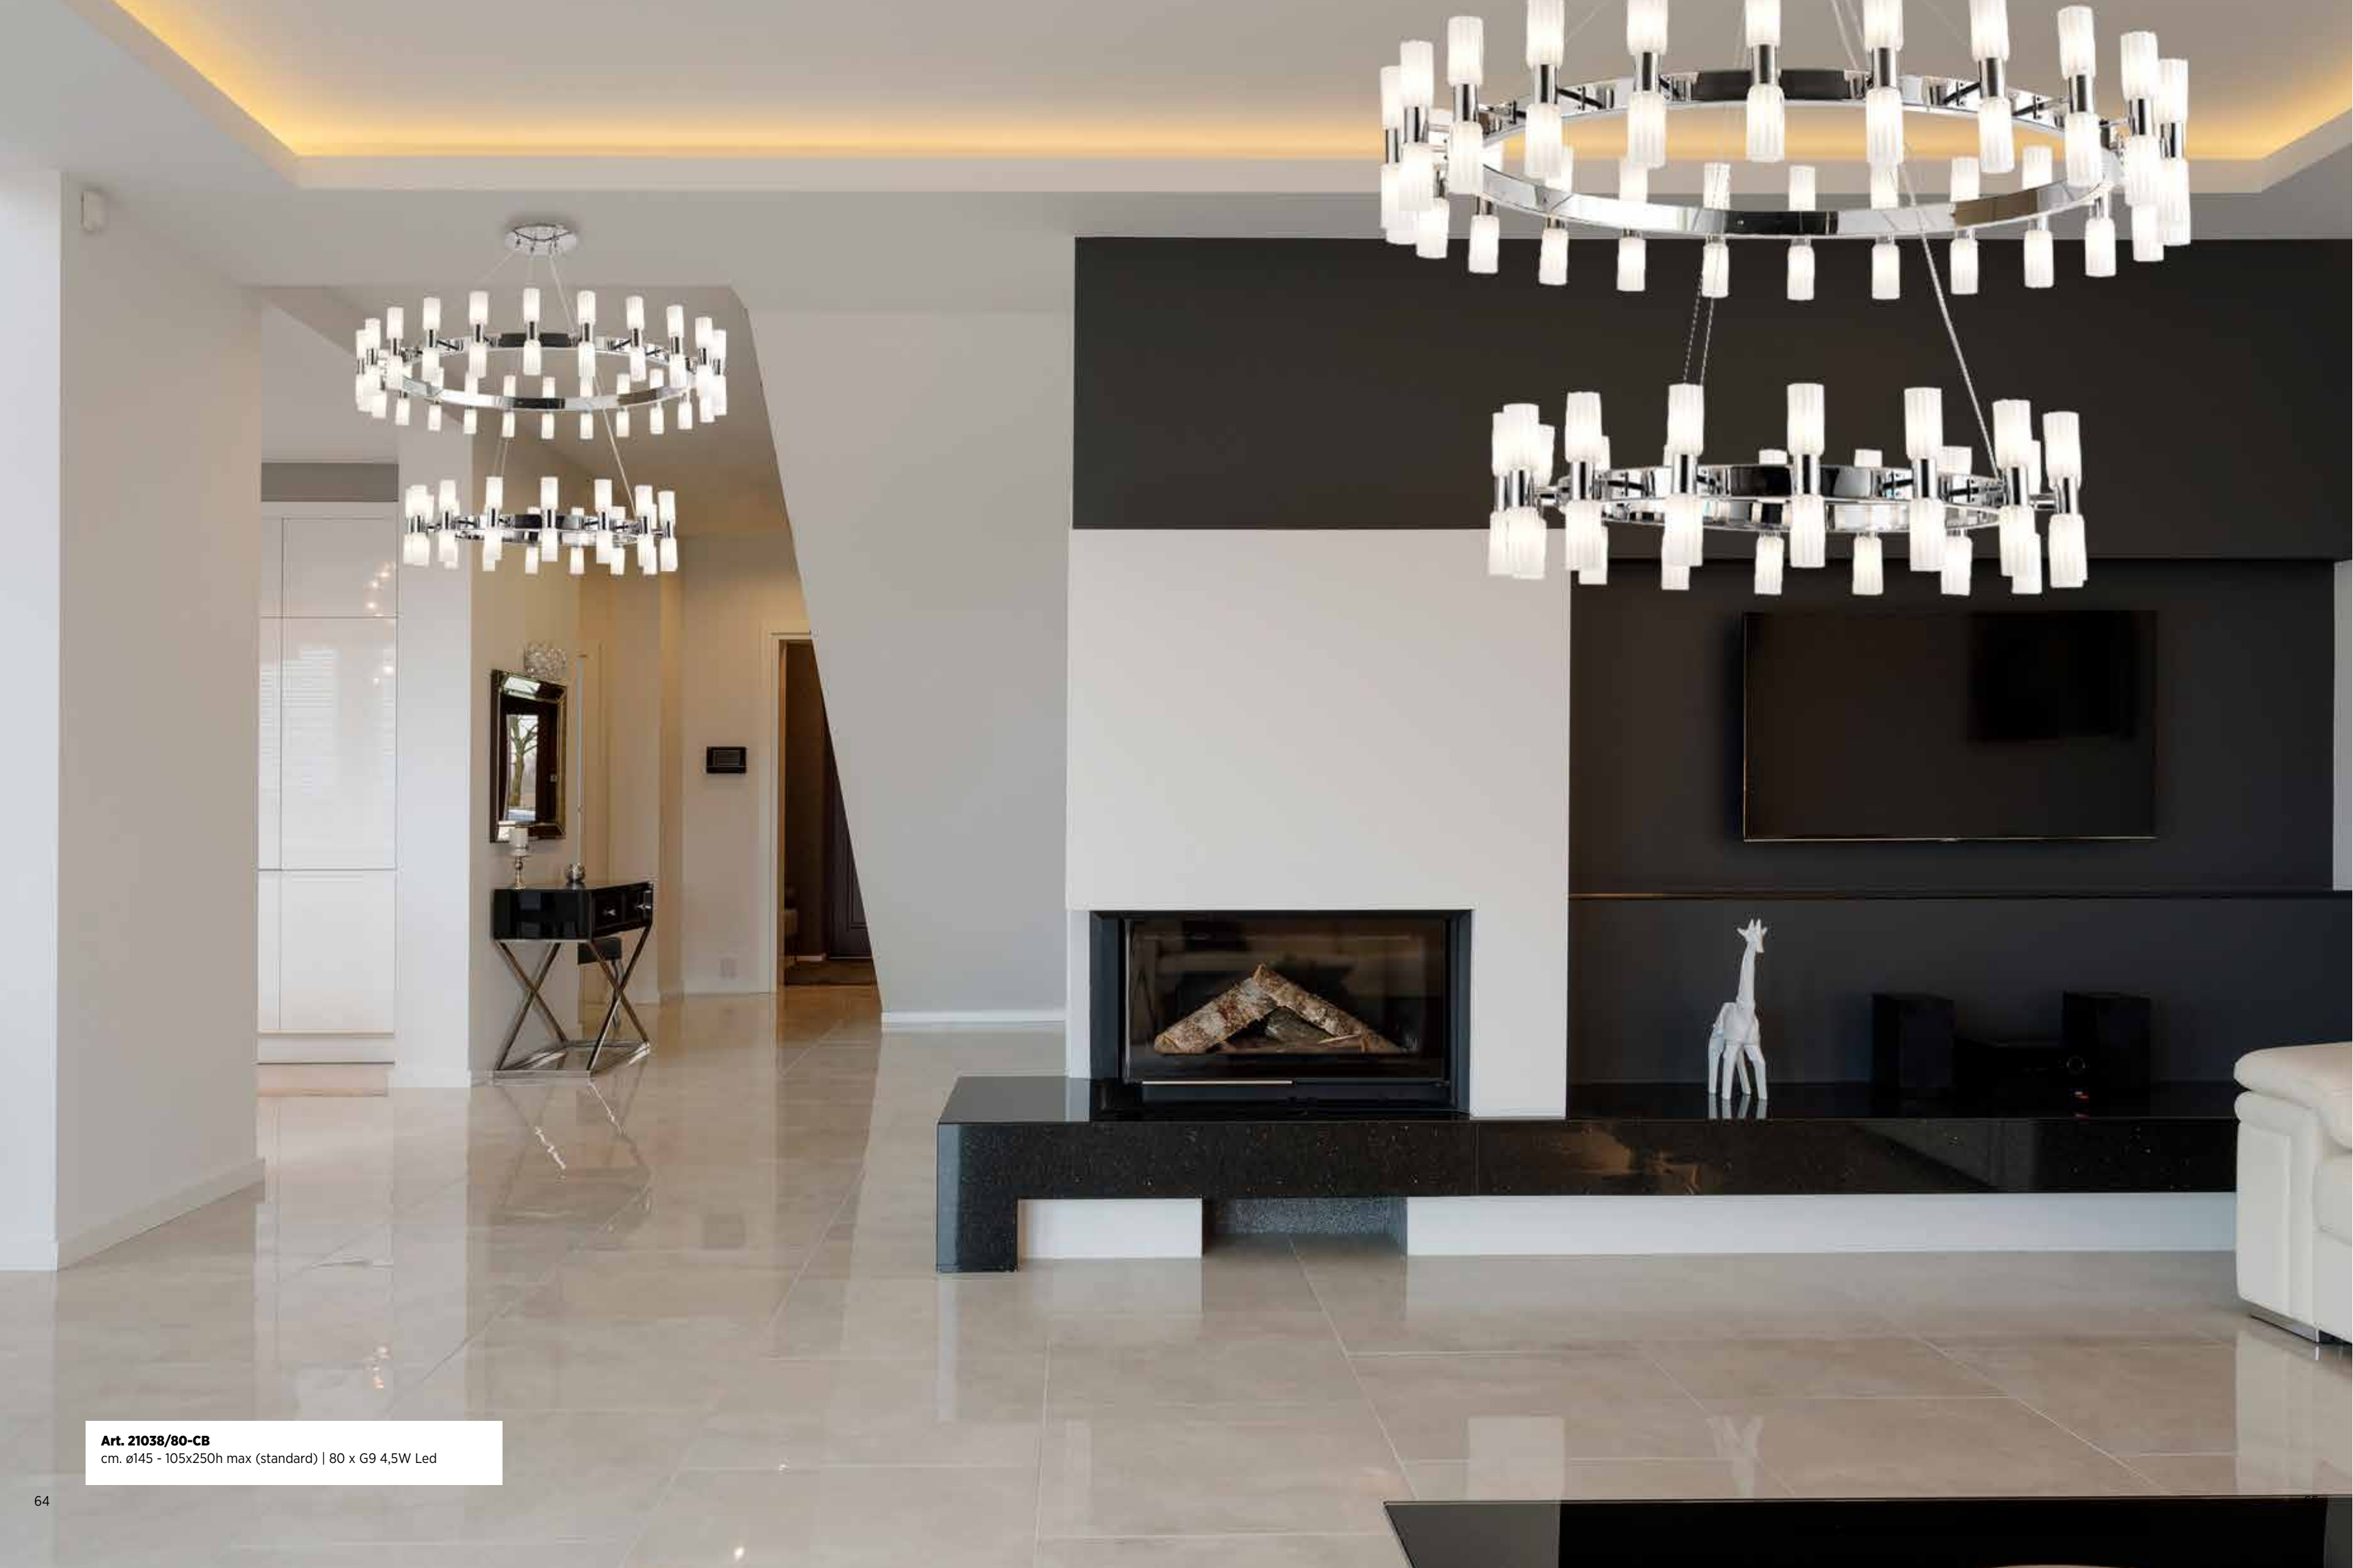

Art.21058/S-NBT
cm. ø78x16x16h | 20W Strip led (ballast included 24V)

Art. 21017/24-GT
cm. ø86x125h (standard) min. height 75 (other height on request)
24 x E27 13W ES

Art. 21041/20-0B
cm. ø73x28h | 20 x G9 4,5W Led